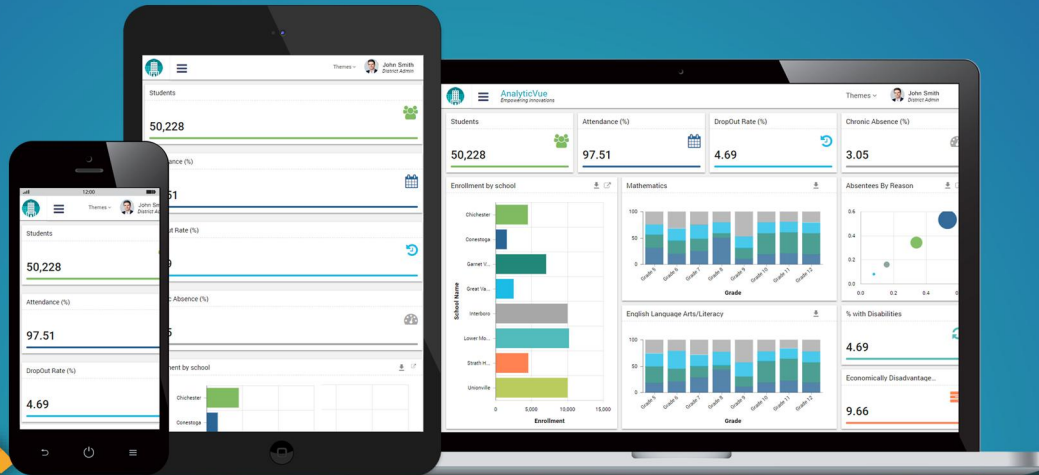

Bring your data, gain actionable insights

$2+3=5$

$2+2=4$

AnalyticVue transforms complex data into simple (secure, role based, easy-to-access, easy to understand) graphical and tabular views. It facilitates meaningful conversations to fuel higher value analysis and encourages actions leading to greater individual and institutional performance. AnalyticVue delivers data and analytics-as-a-service without having to invest valuable resources towards psychometrics, statistics, or an expensive information technology infrastructure.

Why AnalyticVue

Inform Decision-Making

By simplifying the collection of data from various sources, AnalyticVue helps identify and validate patterns within and across institutions. AnalyticVue provides valuable insights that will support informed decision-making ranging from organization-wide policies to student-specific learning plans.

Dashboard Management

Create and share your own dashboards. Using Dashboard designer not only helps add/customize/download any kind of dashlets but also can rearrange them into a dashboard that best serves your vision and needs.

Create and manage your own datasets within or across domains by using built-in functions and filters.

Using Data Visualizer, you can generate and share reports using these datasets for further analysis.